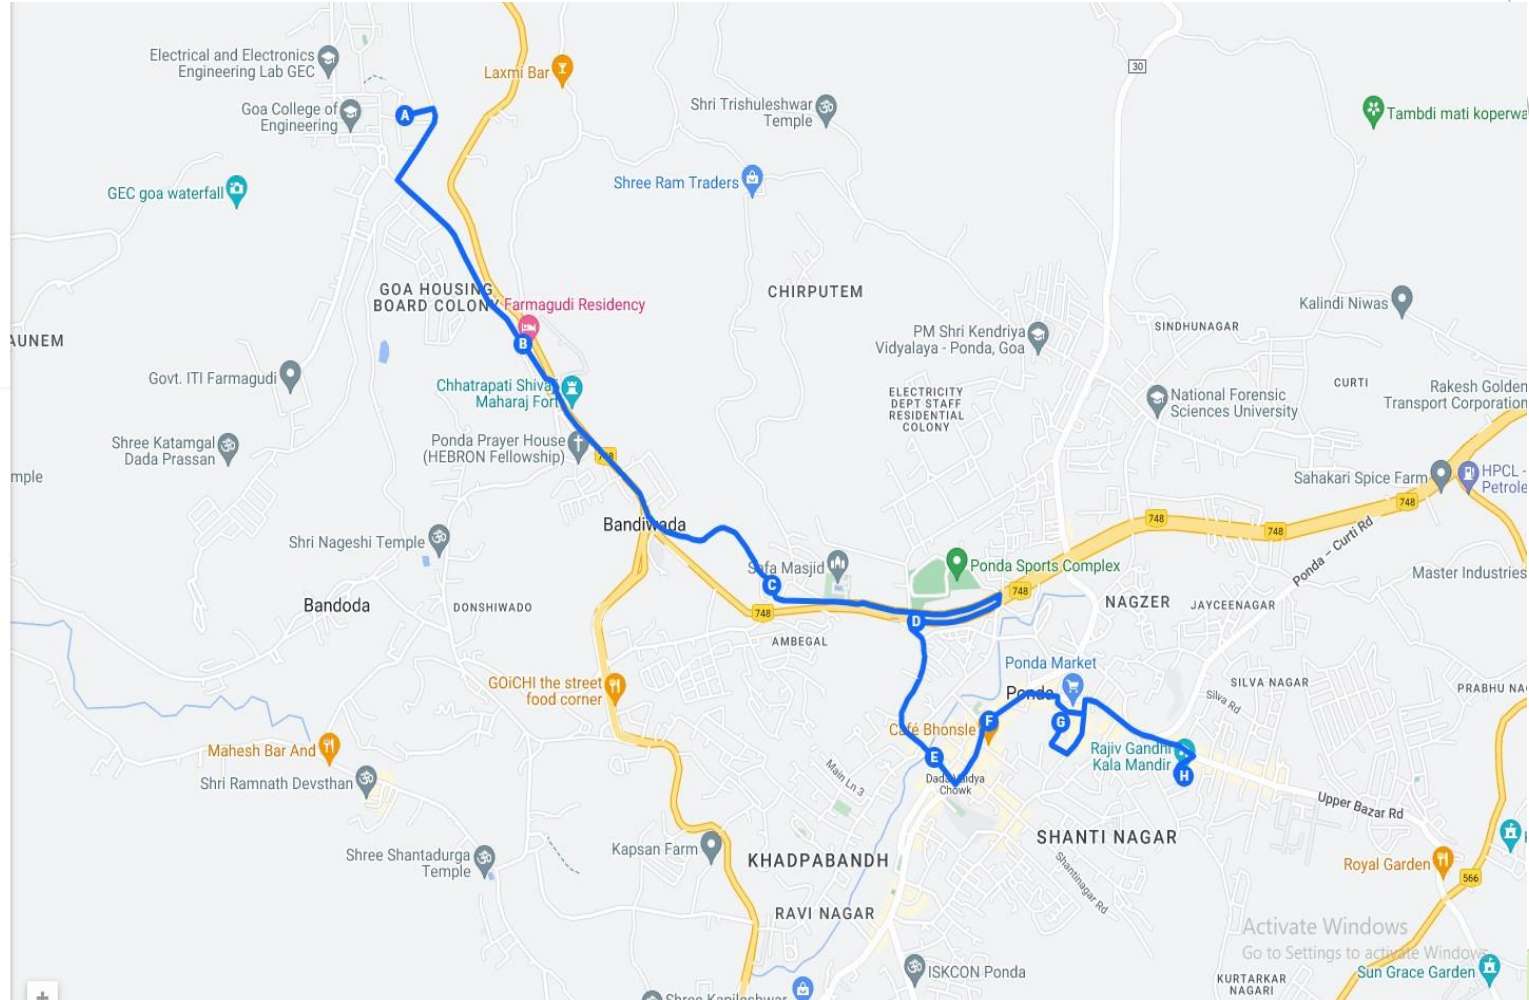

ROUTE MAP

✓ Directions from IIT Goa hostel, Veling, Goa ...

- A IIT Goa hostel, Veling, Goa
- B PES's Rajaram and Tarabai Bandekar College o...
- C Ponda Bus Stand, KTC, Ambegal, Ponda, Goa
- D Sun Inn, near Azaya Beach Resort Goa, Varkha...
- E Old Bus Stand Ponda, Friends Colony, Khadpab...
- F Hotel Menino Executive Bar & Restaurant, Shan...
- G Upper Bazar, Ponda, Goa
- H Rajiv Gandhi Kala Mandir, Ponda - Curti Road, ...

Google Map Link for designated stops:-

https://www.google.com/maps/d/u/1/edit?mid=1EyGxWETSQRqm9_-xi9mVTdQN1oiRU4PU&usp=sharing